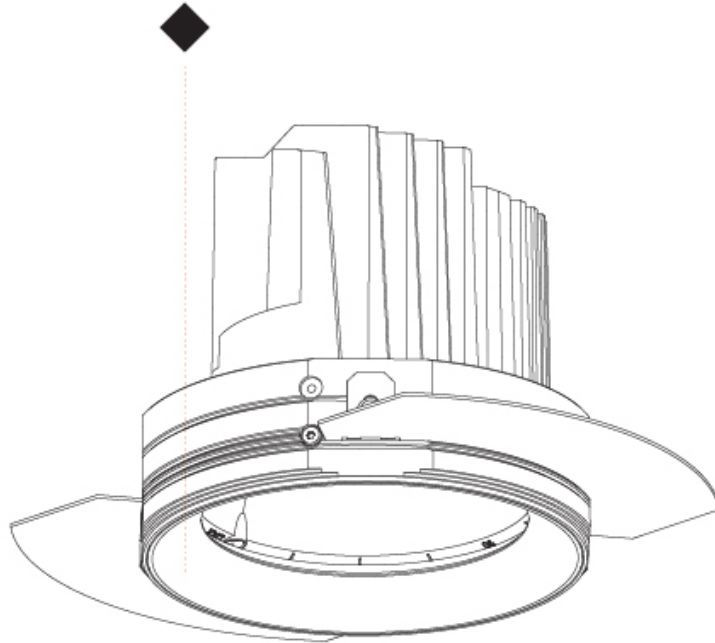

BIONIQ ROUND ADJUSTABLE TRIMLESS

A35188-

PROJECT

TYPE

SPECIFIER

QUANTITY

DATE